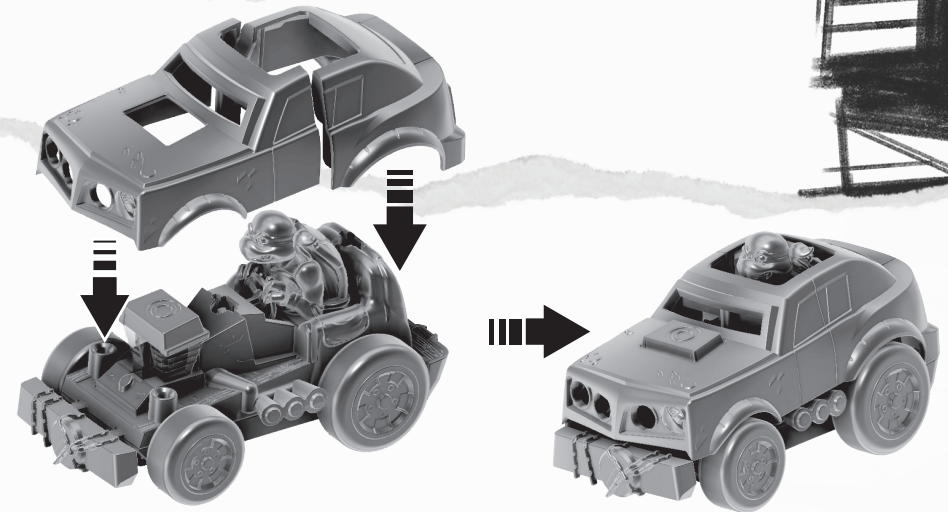

nickelodeon TEENAGE MUTANT NINJA TURTLES[®] SHELL SMASHERS™

• ASSEMBLE CAR SHELLS

• BATTERY INSTALLATION

Read Operator's Manual

WARNING: This product contains a Button or Coin Cell Battery. A swallowed Button or Coin Cell Battery can cause internal chemical burns in as little as two hours and lead to death. Dispose of used batteries immediately. Keep new and used batteries away from children. If you think batteries might have been swallowed or placed inside any part of the body, seek immediate medical attention. In Australia, call the 24-hour Poisons Information Centre on 13 11 26 for fast, expert advice.

WARNING - KEEP BATTERIES OUT OF REACH OF CHILDREN

Examine devices and make sure the battery compartment is correctly secured, e.g. that the screw or other mechanical fastener is tightened. Do not use if compartment is not secure.

• REV UP & CRASH

Warning! Not suitable for children under 36 months. Small parts. Choking hazard.

3+

* All instruction sheets must be retained since it contains important information.

© 2024 VIACOM.