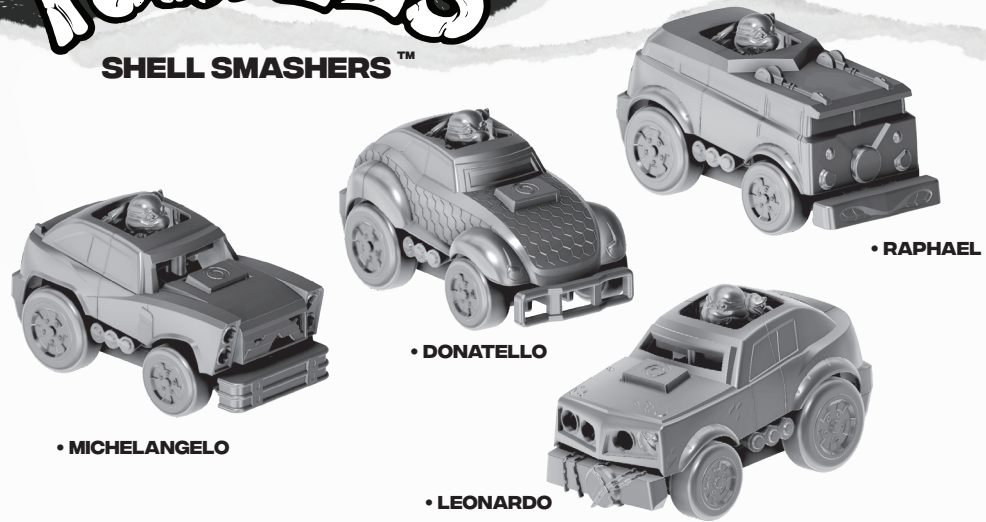

nickelodeon TEENAGE MUTANT NINJA TURTLES[®] SHELL SMASHERS™

• ASSEMBLE CAR SHELLS

• BATTERY INSTALLATION

Read Operator's Manual

WARNING: This product contains a Button or Coin Cell Battery. A swallowed Button or Coin Cell Battery can cause internal chemical burns in as little as two hours and lead to death. Dispose of used batteries immediately. Keep new and used batteries away from children. If you think batteries might have been swallowed or placed inside any part of the body, seek immediate medical attention. In Australia, call the 24-hour Poisons Information Centre on 13 11 26 for fast, expert advice.