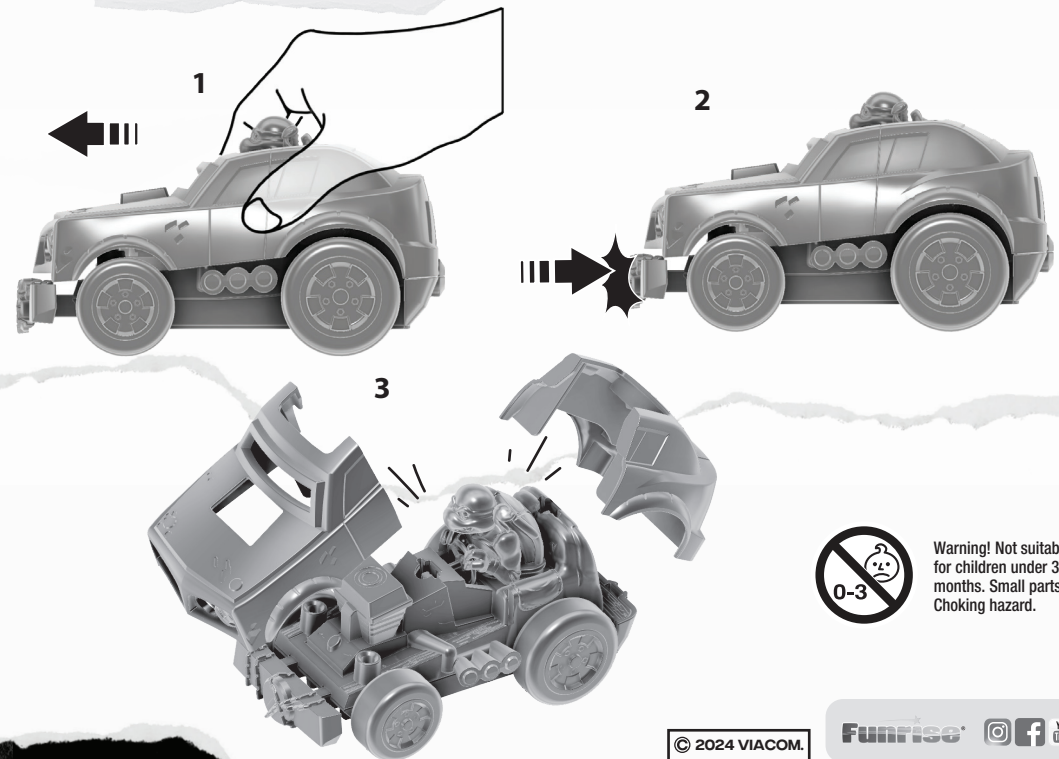

nickelodeon TEENAGE MUTANT NINJA TURTLES[®] SHELL SMASHERS™

• ASSEMBLE CAR SHELLS

• BATTERY INSTALLATION

Read Operator's Manual

WARNING: This product contains a Button or Coin Cell Battery. A swallowed Button or Coin Cell Battery can cause internal chemical burns in as little as two hours and lead to death. Dispose of used batteries immediately. Keep new and used batteries away from children. If you think batteries might have been swallowed or placed inside any part of the body, seek immediate medical attention. In Australia, call the 24-hour Poisons Information Centre on 13 11 26 for fast, expert advice.

WARNING - KEEP BATTERIES OUT OF REACH OF CHILDREN

Examine devices and make sure the battery compartment is correctly secured, e.g. that the screw or other mechanical fastener is tightened. Do not use if compartment is not secure.

• REV UP & CRASH

Warning! Not suitable for children under 36 months. Small parts. Choking hazard.

3+

* All instruction sheets must be retained since it contains important information.

© 2024 VIACOM.