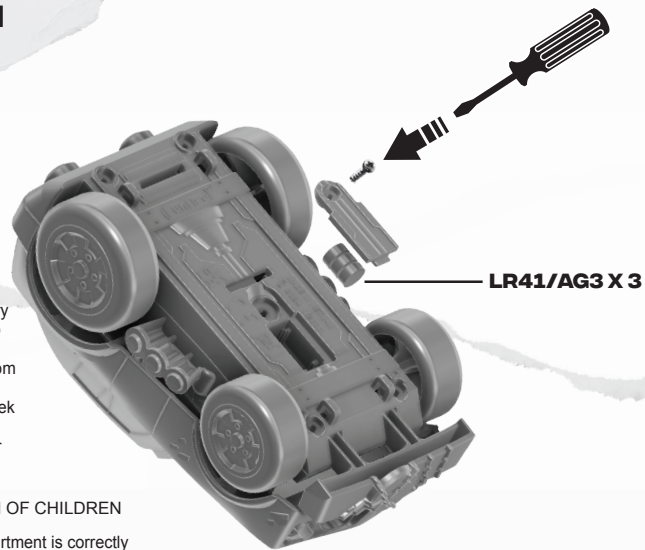

nickelodeon TEENAGE MUTANT NINJA TURTLES[®] SHELL SMASHERS™

• ASSEMBLE CAR SHELLS

• BATTERY INSTALLATION

Read Operator's Manual

WARNING: This product contains a Button or Coin Cell Battery. A swallowed Button or Coin Cell Battery can cause internal chemical burns in as little as two hours and lead to death. Dispose of used batteries immediately. Keep new and used batteries away from children. If you think batteries might have been swallowed or placed inside any part of the body, seek immediate medical attention. In Australia, call the 24-hour Poisons Information Centre on 13 11 26 for fast, expert advice.

WARNING - KEEP BATTERIES OUT OF REACH OF CHILDREN

Examine devices and make sure the battery compartment is correctly secured, e.g. that the screw or other mechanical fastener is tightened. Do not use if compartment is not secure.

• REV UP & CRASH

Warning! Not suitable for children under 36 months. Small parts. Choking hazard.

3+

* All instruction sheets must be retained since it contains important information.

© 2024 VIACOM.