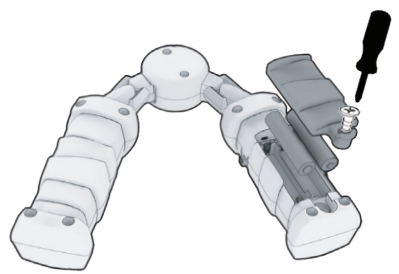

COWABONGA SKATE RC MIKEY

POWER

1 BATTERIES: 2x AAA(NOT INCLUDED)

2 CHARGING INDICATOR

CHARGING: RED

CHARGED: GREEN

Please fully charge the toy for the first time use and always keep battery fully charged even when the toy is not in use. This will help ensure that the battery will work properly and prevent it from weakening over time.

3 TURN ON REMOTE AND SKATEBOARD

Note: Always turn off when not in use

FCC ID : 2AWSR-F71124A /
FCC ID : 2AWSR-F71124B
MODEL : 71124

CONTENTS

Charge through either the USB-C or Micro USB ports.

REMOTE FUNCTIONS