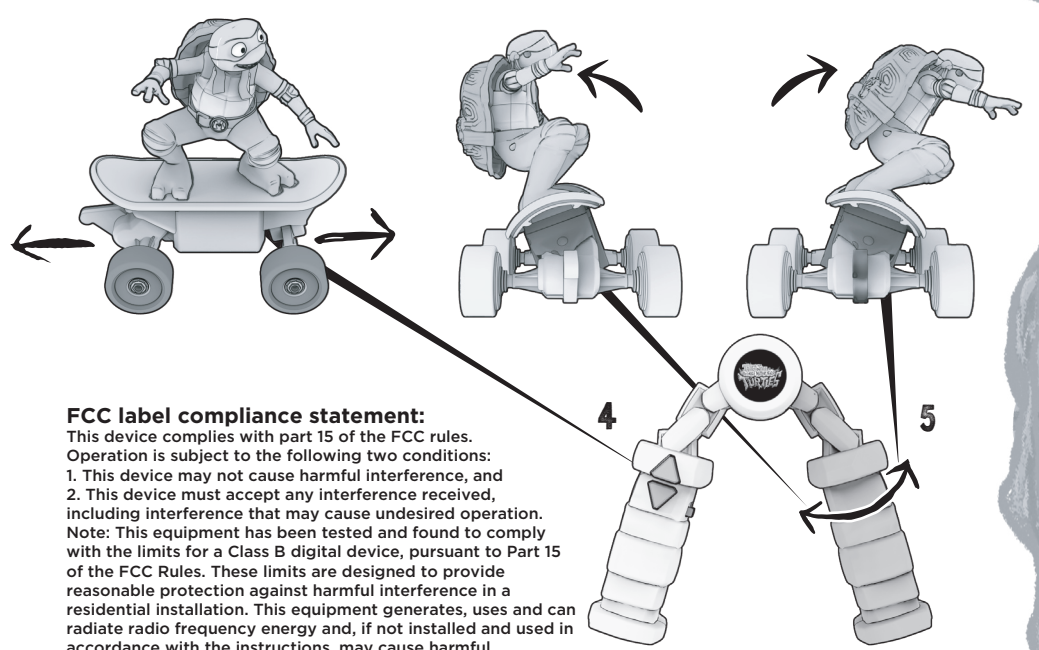

3 TURN ON REMOTE AND SKATEBOARD

Note: Always turn off when not in use

FCC ID : 2AWSR-F71124A /
FCC ID : 2AWSR-F71124B
MODEL : 71124

CONTENTS

Charge through either the USB-C or Micro USB ports.

REMOTE FUNCTIONS

4 PUSH BUTTONS TO DRIVE

5 OPEN AND CLOSE HANDLE ON CONTROLLER TO TURN

FCC label compliance statement:

This device complies with part 15 of the FCC rules. Operation is subject to the following two conditions: 1. This device may not cause harmful interference, and 2. This device must accept any interference received, including interference that may cause undesired operation. Note: This equipment has been tested and found to comply with the limits for a Class B digital device, pursuant to Part 15 of the FCC Rules. These limits are designed to provide reasonable protection against harmful interference in a residential installation. This equipment generates, uses and can radiate radio frequency energy and, if not installed and used in accordance with the instructions, may cause harmful interference to radio communications. However, there is no guarantee that interference will not occur in a particular installation. If this equipment does cause harmful interference to radio or television reception, which can be determined by turning the equipment off and on, the user is encouraged to try to correct the interference by one or more of the following measures: - Reorient or relocate the receiving antenna - Increase the separation between the equipment and receiver - Connect the equipment into an outlet on a circuit different from that to which the receiver is connected - Consult the dealer or an experienced radio/TV technician for help Warning: Changes or modifications to this unit not expressly approved by the party responsible for compliance could void the user's authority to operate the equipment