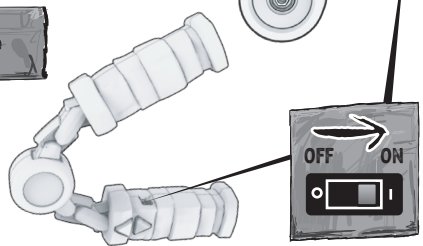

3 TURN ON REMOTE AND SKATEBOARD

Note: Always turn off when not in use

FCC ID : 2AWSR-F71124A /
FCC ID : 2AWSR-F71124B
MODEL : 71124

CONTENTS

Charge through either the USB-C or Micro USB ports.

REMOTE FUNCTIONS

4 PUSH BUTTONS TO DRIVE

5 OPEN AND CLOSE HANDLE ON CONTROLLER TO TURN

FCC label compliance statement:

This device complies with part 15 of the FCC rules. Operation is subject to the following two conditions: 1. This device may not cause harmful interference, and 2. This device must accept any interference received, including interference that may cause undesired operation. Note: This equipment has been tested and found to comply with the limits for a Class B digital device, pursuant to Part 15 of the FCC Rules. These limits are designed to provide reasonable protection against harmful interference in a residential installation. This equipment generates, uses and can radiate radio frequency energy and, if not installed and used in accordance with the instructions, may cause harmful interference to radio communications. However, there is no guarantee that interference will not occur in a particular installation. If this equipment does cause harmful interference to radio or television reception, which can be determined by turning the equipment off and on, the user is encouraged to try to correct the interference by one or more of the following measures: - Reorient or relocate the receiving antenna - Increase the separation between the equipment and receiver - Connect the equipment into an outlet on a circuit different from that to which the receiver is connected - Consult the dealer or an experienced radio/TV technician for help Warning: Changes or modifications to this unit not expressly approved by the party responsible for compliance could void the user's authority to operate the equipment