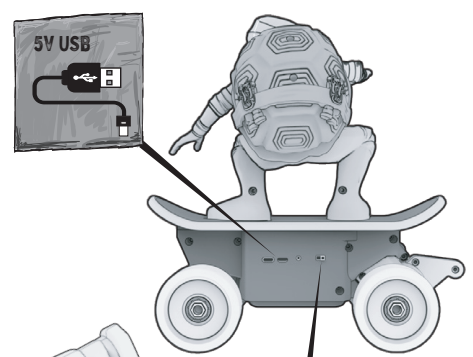

3 TURN ON REMOTE AND SKATEBOARD

Note: Always turn off when not in use

FCC ID : 2AWSR-F71124A /
FCC ID : 2AWSR-F71124B
MODEL : 71124

CONTENTS

Charge through either the USB-C or Micro USB ports.

REMOTE FUNCTIONS

4 PUSH BUTTONS TO DRIVE

5 OPEN AND CLOSE HANDLE ON CONTROLLER TO TURN

FCC label compliance statement:

This device complies with part 15 of the FCC rules. Operation is subject to the following two conditions: 1. This device may not cause harmful interference, and 2. This device must accept any interference received, including interference that may cause undesired operation. Note: This equipment has been tested and found to comply with the limits for a Class B digital device, pursuant to Part 15 of the FCC Rules. These limits are designed to provide reasonable protection against harmful interference in a residential installation. This equipment generates, uses and can radiate radio frequency energy and, if not installed and used in accordance with the instructions, may cause harmful interference to radio communications. However, there is no guarantee that interference will not occur in a particular installation. If this equipment does cause harmful interference to radio or television reception, which can be determined by turning the equipment off and on, the user is encouraged to try to correct the interference by one or more of the following measures: - Reorient or relocate the receiving antenna - Increase the separation between the equipment and receiver - Connect the equipment into an outlet on a circuit different from that to which the receiver is connected - Consult the dealer or an experienced radio/TV technician for help Warning: Changes or modifications to this unit not expressly approved by the party responsible for compliance could void the user's authority to operate the equipment