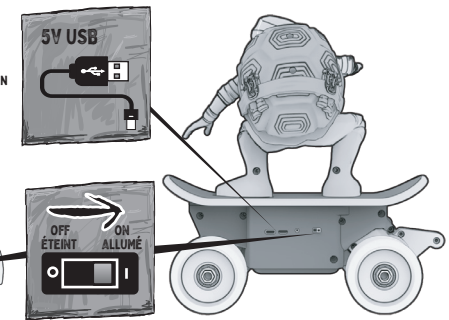

Please fully charge the toy for the first time use and always keep the battery in fully charged condition even when the toy is not in use.

We reserve the right to improve/amend specifications and colors without notice.

* All instruction sheets must be retained since it contains important information.

IC: 26260-F71124A / IC: 26260-F71124B MODEL / MODÈLE: 71124

© 2024 Viacom Overseas Holdings C.V. All Rights Reserved.